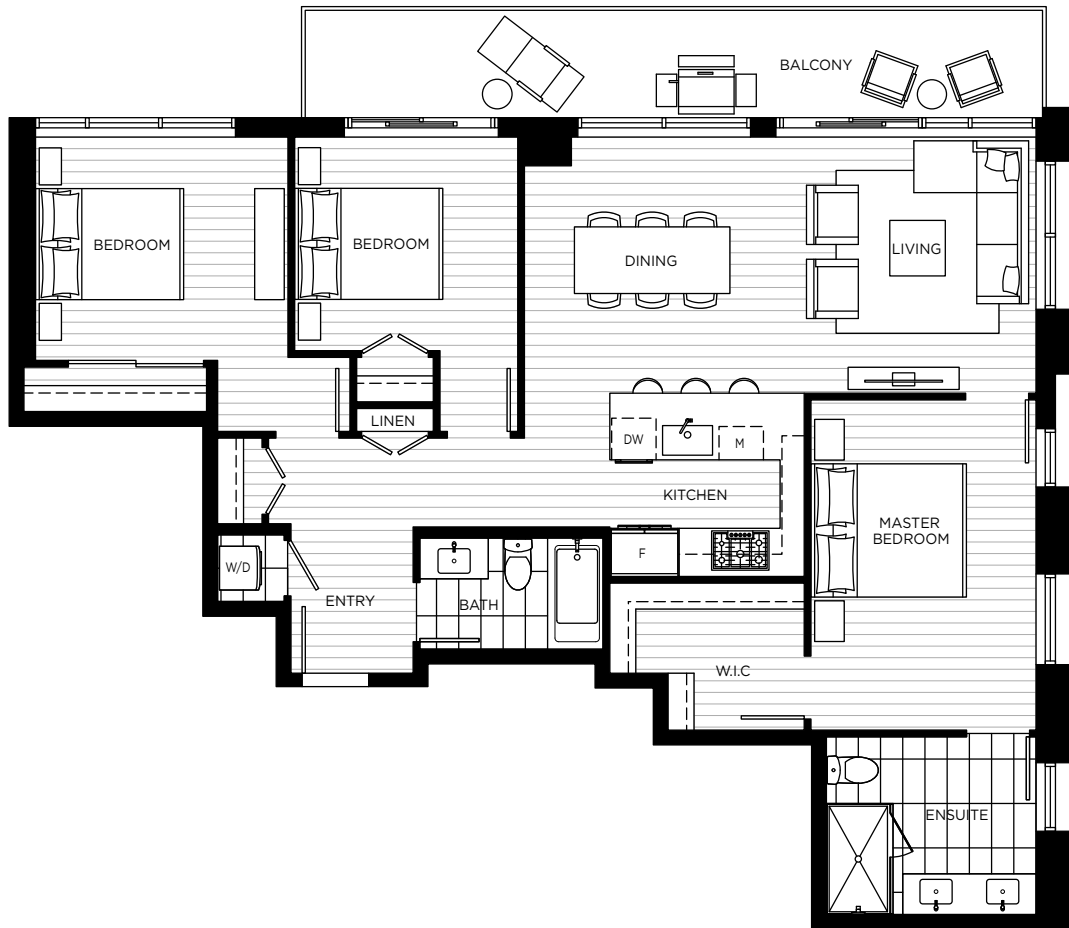

OVATION
NEW WESTMINSTER

PLAN S
3 BEDROOM, 2 BATH
INT: 1,204 sq ft
EXT: 160 sq ft

LEVELS 28-31