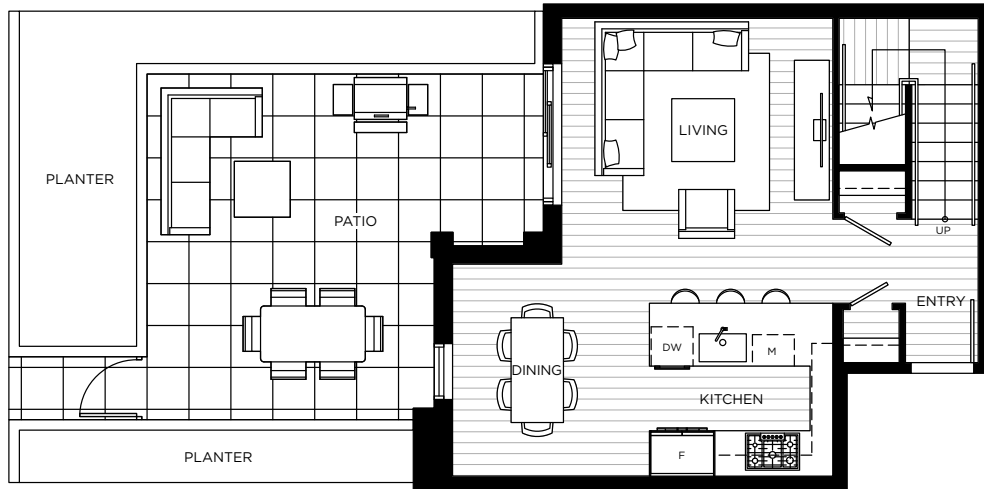

OVATION
 NEW WESTMINSTER

CITYHOME TYPE E
 2 BEDROOM, 2 BATH
 INT: 1,056 sq ft
 EXT: 268 sq ft

LOWER LEVEL

UPPER LEVEL

LEVEL 5 & 6

This is not an offering for sale. Any such offering can only be made with a Disclosure Statement. All renderings and images are artists representations only. Developer reserves the right to change or make modifications to the design, specifications and prices without notice. E.&O.E.