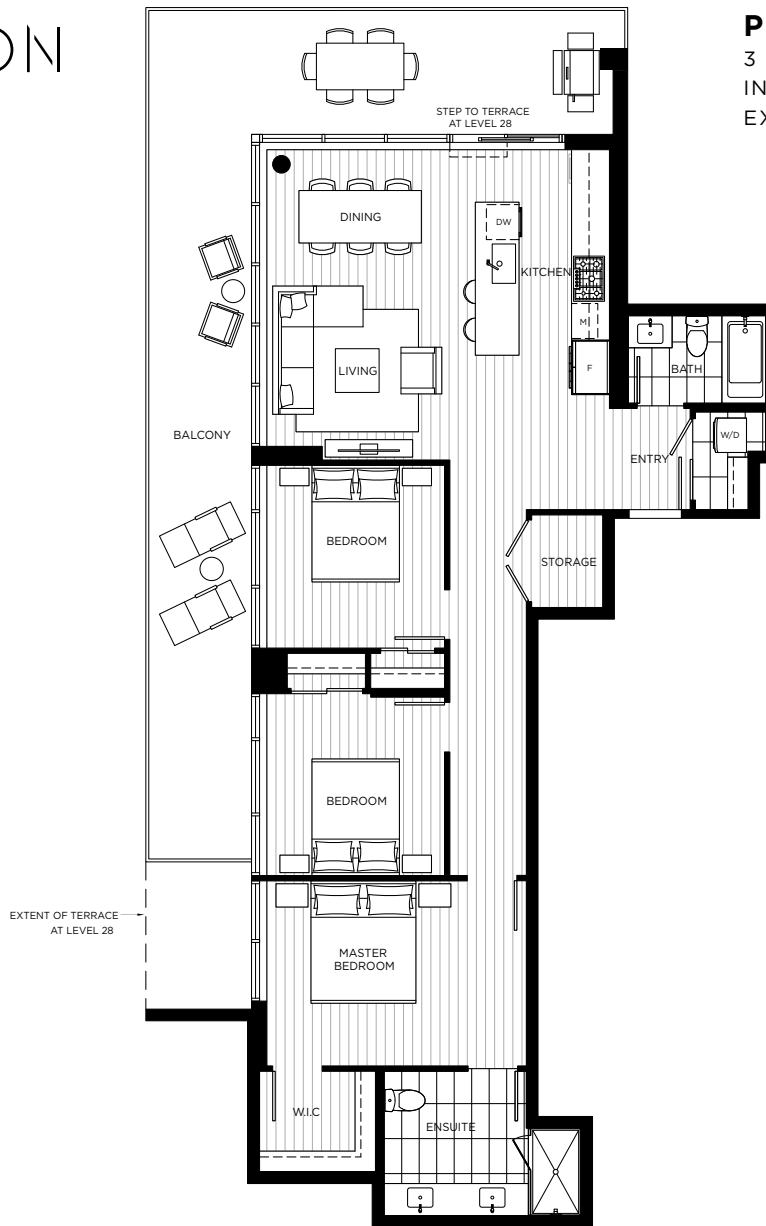

**OVATION**  
 NEW WESTMINSTER

**PLAN T**

3 BEDROOM, 2 BATH  
 INT: 1,228 sq ft  
 EXT: 432-453 sq ft

LEVELS 28-31

This is not an offering for sale. Any such offering can only be made with a Disclosure Statement. All renderings and images are artists representations only. Developer reserves the right to change or make modifications to the design, specifications and prices without notice. E.&O.E.