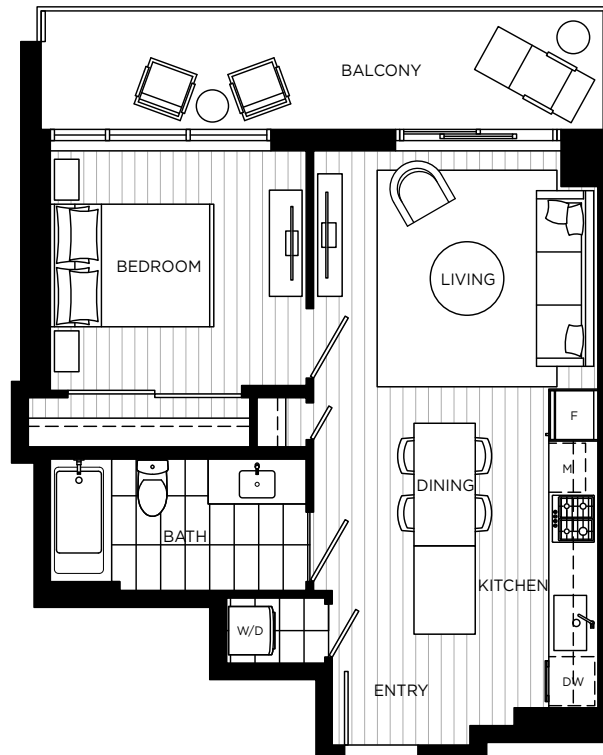

**OVATION**  
NEW WESTMINSTER

**PLAN M**  
1 BEDROOM, 1 BATH  
INT: 536 sq ft  
EXT: 111 sq ft

LEVELS 19-21  
& 23-27

This is not an offering for sale. Any such offering can only be made with a Disclosure Statement. All renderings and images are artists representations only. Developer reserves the right to change or make modifications to the design, specifications and prices without notice. E.&O.E.