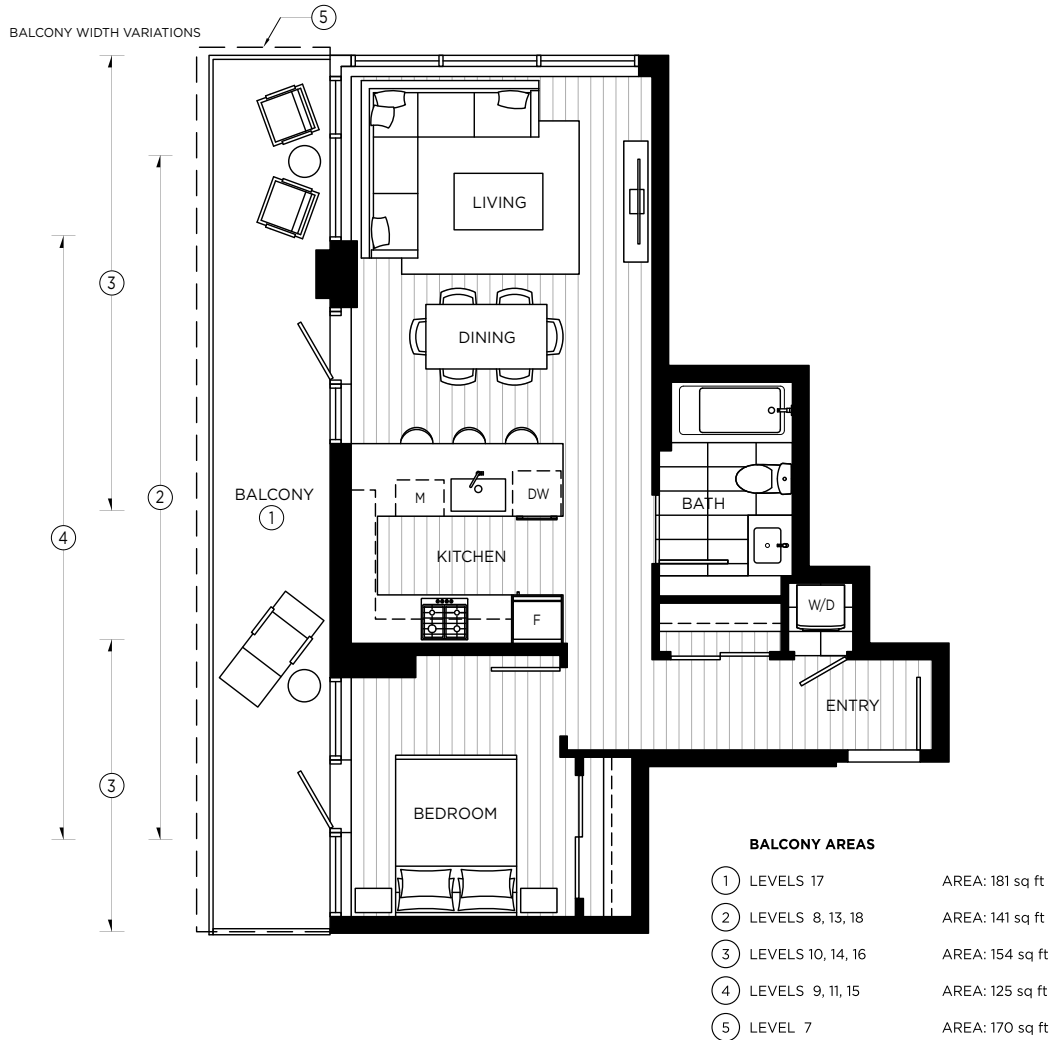

OVATION
 NEW WESTMINSTER

PLAN H
 1 BEDROOM, 1 BATH
 INT: 601 sq ft
 EXT: 125-181 sq ft

LEVELS 7-11
 & 13-18

This is not an offering for sale. Any such offering can only be made with a Disclosure Statement. All renderings and images are artists representations only. Developer reserves the right to change or make modifications to the design, specifications and prices without notice. E.&O.E.